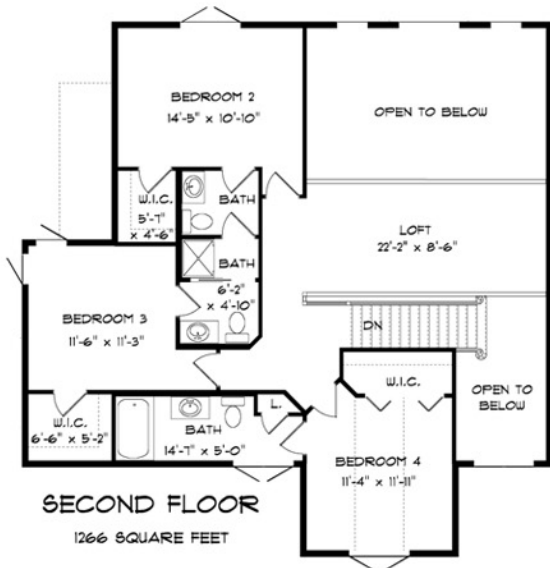

Bethany

3176 sq. ft.

4 Bedrooms

3.5 Baths

This home has award winning curb appeal which is complemented by dramatic interior spaces. You enter from a pillared covered porch into a double height foyer with a two sided loft above that overlooks the double height great room on the other side. To the left of the foyer is a formal dining room that is ideal for meals with friends and family. The open kitchen features an angled breakfast bar that serves both the light filled casual dining area and the soaring great room the features a fireplace with flaking clerestory windows. A convenient mudroom makes a great transition from the three car garage while providing closet space, a laundry area, and a half bath. You are sure to appreciate the privacy of the first floor master suite with tray ceiling, two sided fireplace, separate soaking tub, and large walk-in closet. Your children will enjoy the exciting loft space that is ideal for reading or doing homework. The three upstairs bedrooms benefit from three and a half baths, making this home very family friendly.