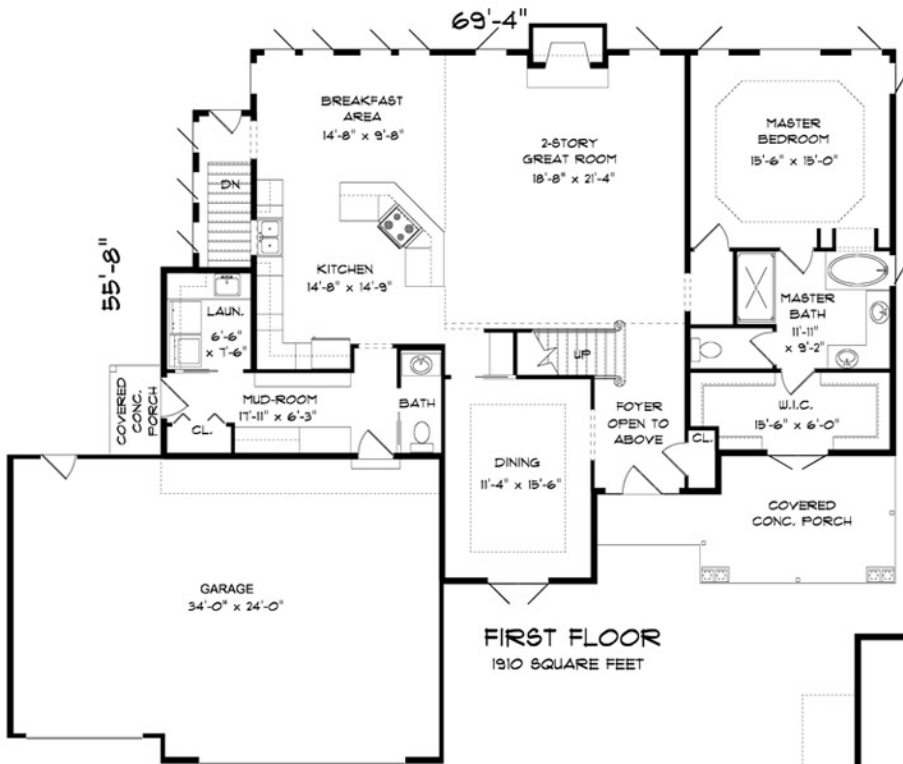

Bethany

3176 sq. ft.

4 Bedrooms

3.5 Baths

This home has award winning curb appeal which is complemented by dramatic interior spaces. You enter from a pillared covered porch into a double height foyer with a two sided loft above that overlooks the double height great room on the other side. To the left of the foyer is a formal dining room that is ideal for meals with friends and family. The open kitchen features an angled breakfast bar that serves both the light filled casual dining area and the soaring great room the features a fireplace with flaking clerestory windows. A convenient mudroom makes a great transition from the three car garage while providing closet space, a laundry area, and a half bath. You are sure to appreciate the privacy of the first floor master suite with tray ceiling, two sided fireplace, separate soaking tub, and large walk-in closet. Your children will enjoy the exciting loft space that is ideal for reading or doing homework. The three upstairs bedrooms benefit from three and a half baths, making this home very family friendly.